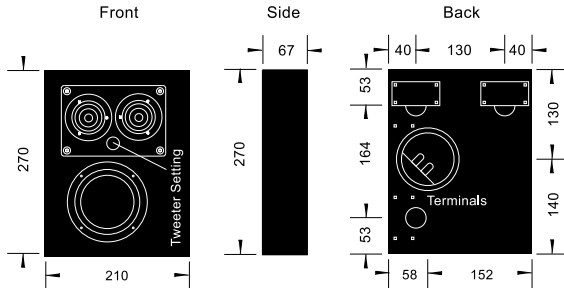

Diablo Mini X2 Studio Monitor Loudspeaker

Cabinet colour

Screen options

Top

Bottom

Diablo Mini X2

The Diablo Mini X2 is an extremely versatile and accurate monitor speaker. Its compact size makes it easy to accommodate in the most space-restricted environments, while its performance and sheer power belie the size of the enclosure. Featuring two X2 rippled dome tweeters that produce a more consistent, uniform high frequency performance, the Mini X2 is capable of an extended frequency response of up to 40kHz at 96dB (1w +/-2dB) and extremely high sound pressure levels, even from low-powered (20W+) amplifiers.

The Mini is ideally suited to home cinema use in a small to medium sized room, or for near-field studio monitoring applications. It will also do a great job in commercial environments such as bars, restaurants and corporate presentation facilities. The Mini features one 4" woofer and can also be used in conjunction with an Artcoustic subwoofer for even better low-frequency performance.

Diablo Mini X2

2-way Studio Monitor. 1 x 4 inch LF-MF unit, 2 x 1.5 inch 90 degree X2 HF unit. The Diablo Mini is shipped in a grey coloured Artcoustic shoulder bag together with two pair of screens - one black and one white. No other screen options are available.

Operating Range: 80 Hz to 40 KHz
Beamwidth HF: 90 degree X2
FR: SPL 1 Watt 93dB Max SPL 105 dB avg 4 ohm continuous power handling 110 W
LF: Max SPL 105 dB avg 4 ohm continuous power handling 110 W
HF: Max SPL Switch setting (0) 106 dB, setting (1) 114 dB avg 4 ohm continuous power handling 100 W
Connections: Gold plated screw terminals, single amp
Dimensions: 270 H x 210 W x 67 D mm
Weight: 3.5 kg each

Applications

2-channel stereo / near field studio monitoring max. SPL 1m 105dB max. SPL 4m 97dB	Suitable
Home Cinema, small - medium room max. SPL 1m 105dB max SPL 4m 97dB	Suitable
Restaurant - Bar - fixed installation - boardroom, auditorium max. SPL 1m 105dB max SPL 4m 97dB	Suitable